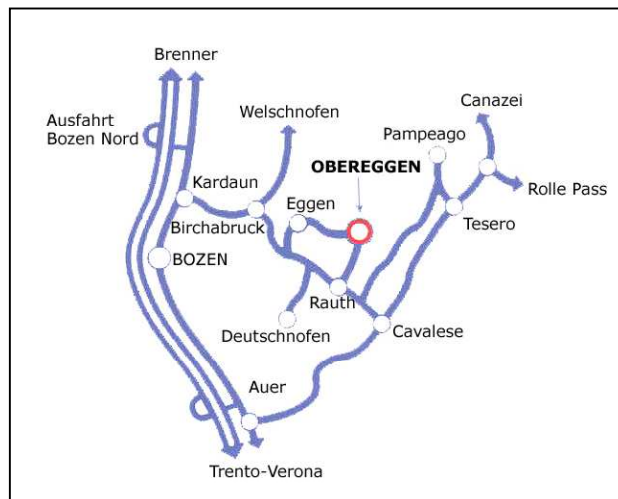

**Routemap to your holiday at the Hotel Zischghof at Obereggen**

- *Highway A22 from Brenner / Innsbruck to Modena, Exit Bozen Nord*
- *Turn to direction of Bozen/Bolzano after the Exit „Bozen Nord“ and drive straight for 1 km. Follow the sign Eggenal / Val d'Ega and Obereggen.*
- *You drive through the wild romantic Eggen Valley.*
- *After 12 km you reach Birchabruck / Ponte Nova.*
- *At the crossing turn right to Deutschnofen / Nova Ponente and Obereggen.*
- *Follow the signs Obereggen for 8 km*
- *Arriving at Obereggen pass the lift stations and turn left after 200 m.*
- *After 100m you arrived at the Hotel Zischghof*